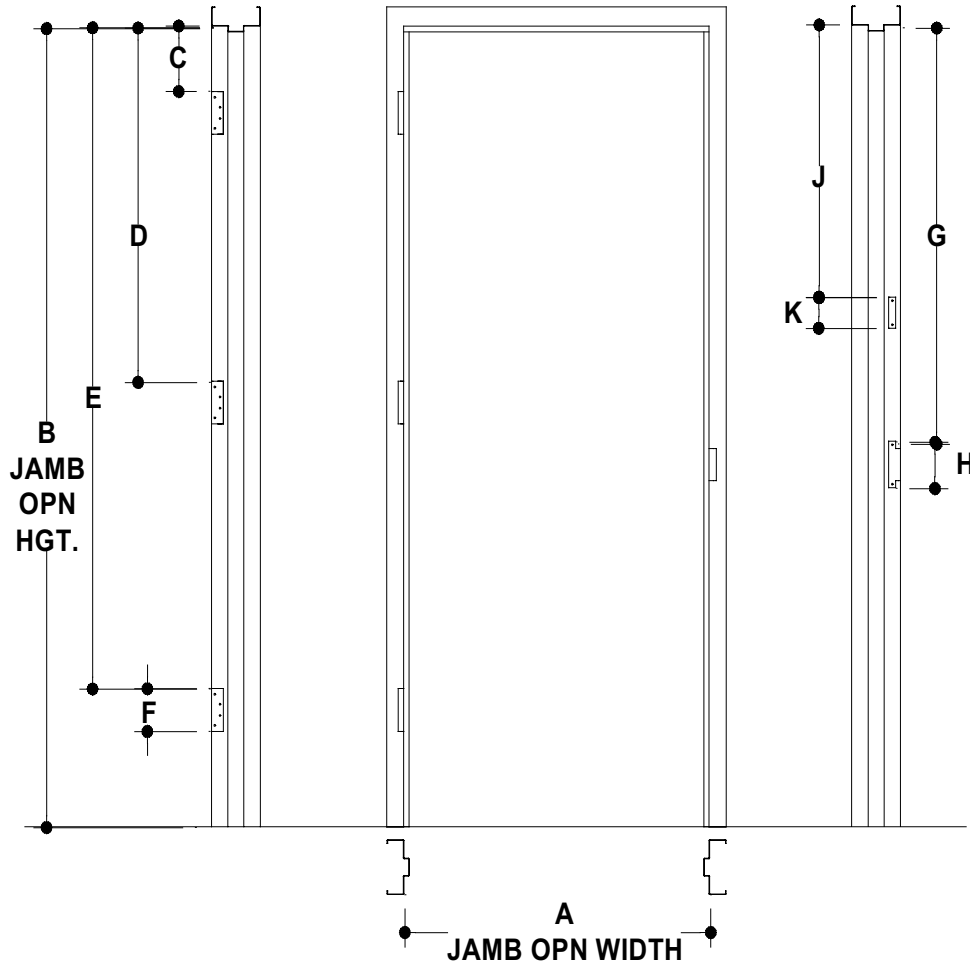

SPS - Architectural Division
 657 NE Dixie Highway
 Jensen Beach, Florida 34957
 772-334-2700 Fax: 772-334-4727
 steve@commdoor.com

Existing Frame Hardware Locations

A	B	C	D	E	F	G	H	J	K	L	M	TAG NUMBER	DOOR SWING