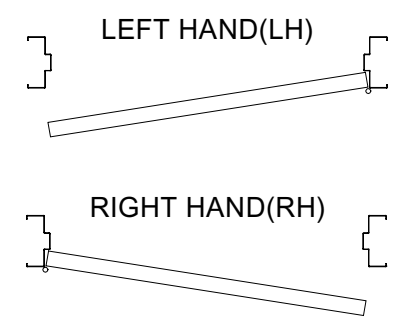

SPS - Architectural Division
 657 NE Dixie Highway
 Jensen Beach, Florida 34957
 772-334-2700 Fax: 772-334-4727
 steve@commdoor.com

Existing Frame Hardware Locations

A	B	C	D	E	F	G	H	J	K	L	M	TAG NUMBER	DOOR SWING