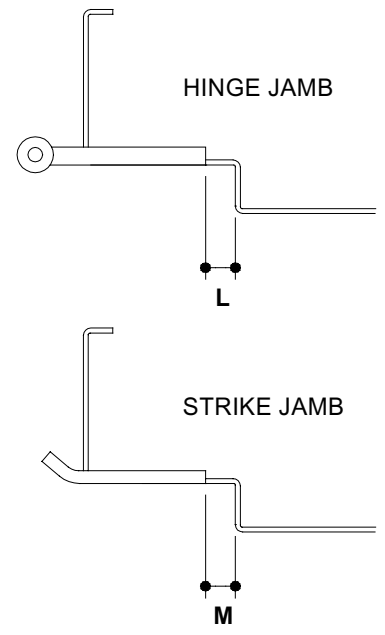

SPS - Architectural Division
 657 NE Dixie Highway
 Jensen Beach, Florida 34957
 772-334-2700 Fax: 772-334-4727
 steve@commdoor.com

Existing Frame Hardware Locations

A	B	C	D	E	F	G	H	J	K	L	M	TAG NUMBER	DOOR SWING